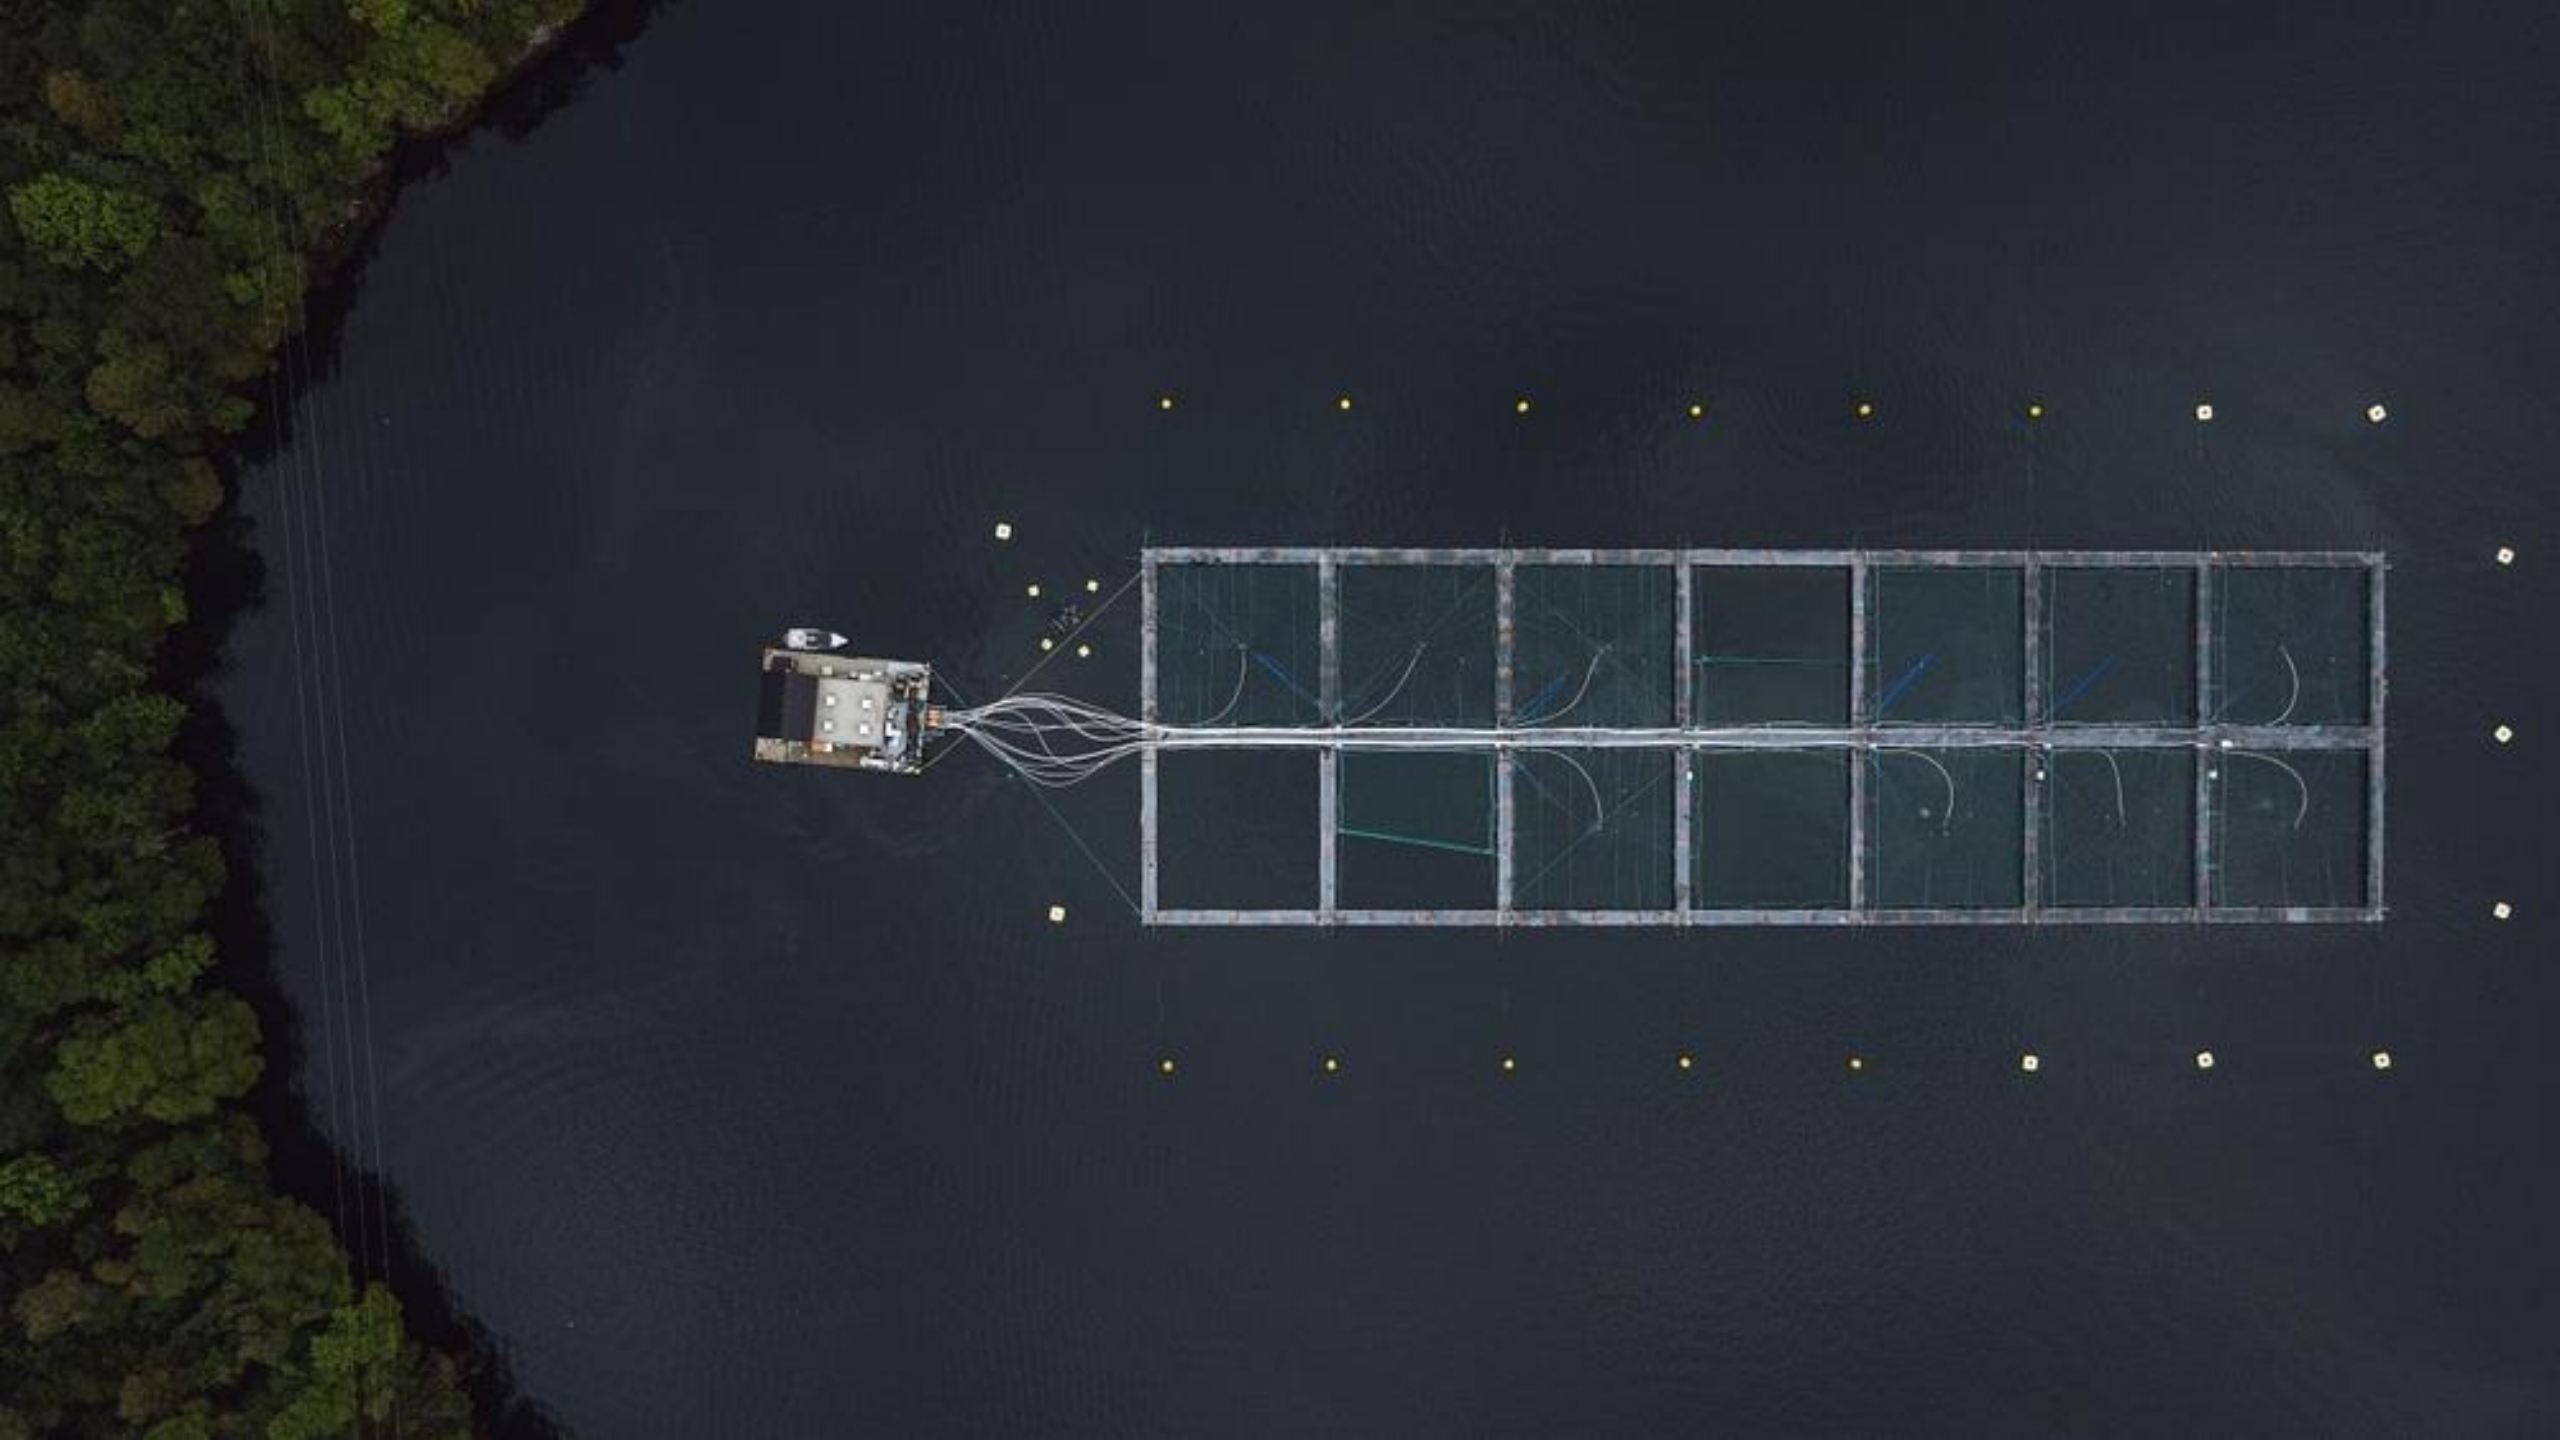

# WHAT A WASTE!

Tenk sirkulært

**MERDER**

**TAUVERK**

**FORRØR**

.....MEN LA OSS PRATE OM

**PLAST**

An aerial photograph of a salmon farming operation in a fjord. The sun is low on the horizon, creating a bright, shimmering reflection on the water. Several circular pens are visible, connected by a network of lines. A few small boats are scattered among the pens. In the background, dark mountains with patches of snow rise against the sky. The overall scene is peaceful and scenic.

**DET VAKRESTE VI HAR HER I LANDET!**

An aerial photograph of a salmon farm in a fjord at sunset. The sun is low on the horizon, creating a bright, shimmering reflection on the water. In the foreground, several circular pens are visible, connected by a network of lines. A small boat is positioned on the right side of the frame. The background features a range of mountains under a warm, orange sky.